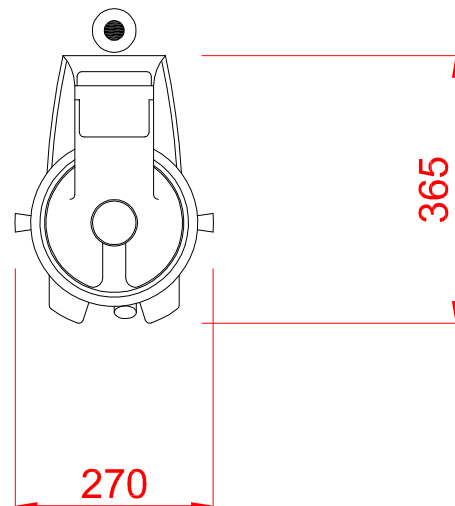

FOOD PROCESSERS  
BLENDER

HOBART UK,  
SOUTHGATE WAY,  
ORTON SOUTHGATE,  
PETERBOROUGH,  
PE2 6GN  
08444 888 7777

www.hobartuk.com

BLENDER

CB4-10

Electric Loading 

1.0kW 230/50/1  
MACHINE SUPPLIED WITH 1.0 METRES OF  
CABLE AND 13AMP PLUG

PLOT SCALE: 1:10

RIGHT TO MAKE NECESSARY CHANGES IS RESERVED