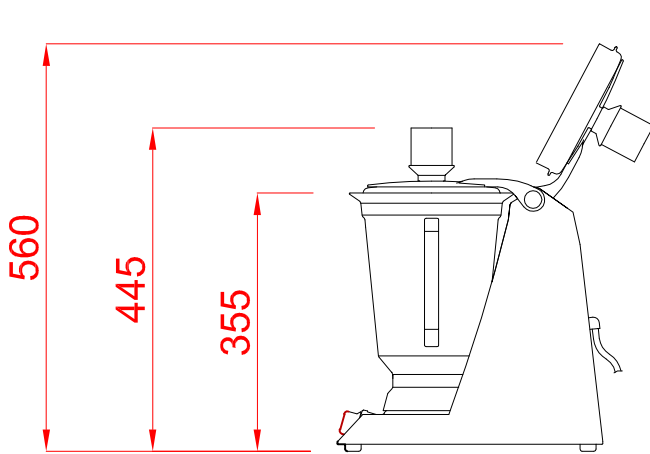

FOOD PROCESSERS  
BLENDER

HOBART UK,  
SOUTHGATE WAY,  
ORTON SOUTHGATE,  
PETERBOROUGH,  
PE2 6GN  
08444 888 7777

www.hobartuk.com

BLENDER

CB4-10

Electric Loading 

1.0kW 230/50/1  
MACHINE SUPPLIED WITH 1.0 METRES OF  
CABLE AND 13AMP PLUG

PLOT SCALE: 1:10

RIGHT TO MAKE NECESSARY CHANGES IS RESERVED