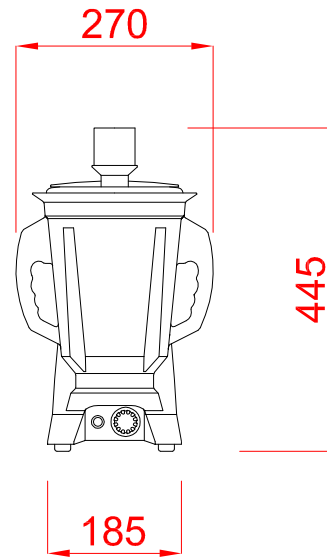

FOOD PROCESSERS  
BLENDER

HOBART UK,  
SOUTHGATE WAY,  
ORTON SOUTHGATE,  
PETERBOROUGH,  
PE2 6GN  
08444 888 7777

www.hobartuk.com

BLENDER

CB4-10

Electric Loading 

1.0kW 230/50/1  
MACHINE SUPPLIED WITH 1.0 METRES OF  
CABLE AND 13AMP PLUG

PLOT SCALE: 1:10

RIGHT TO MAKE NECESSARY CHANGES IS RESERVED